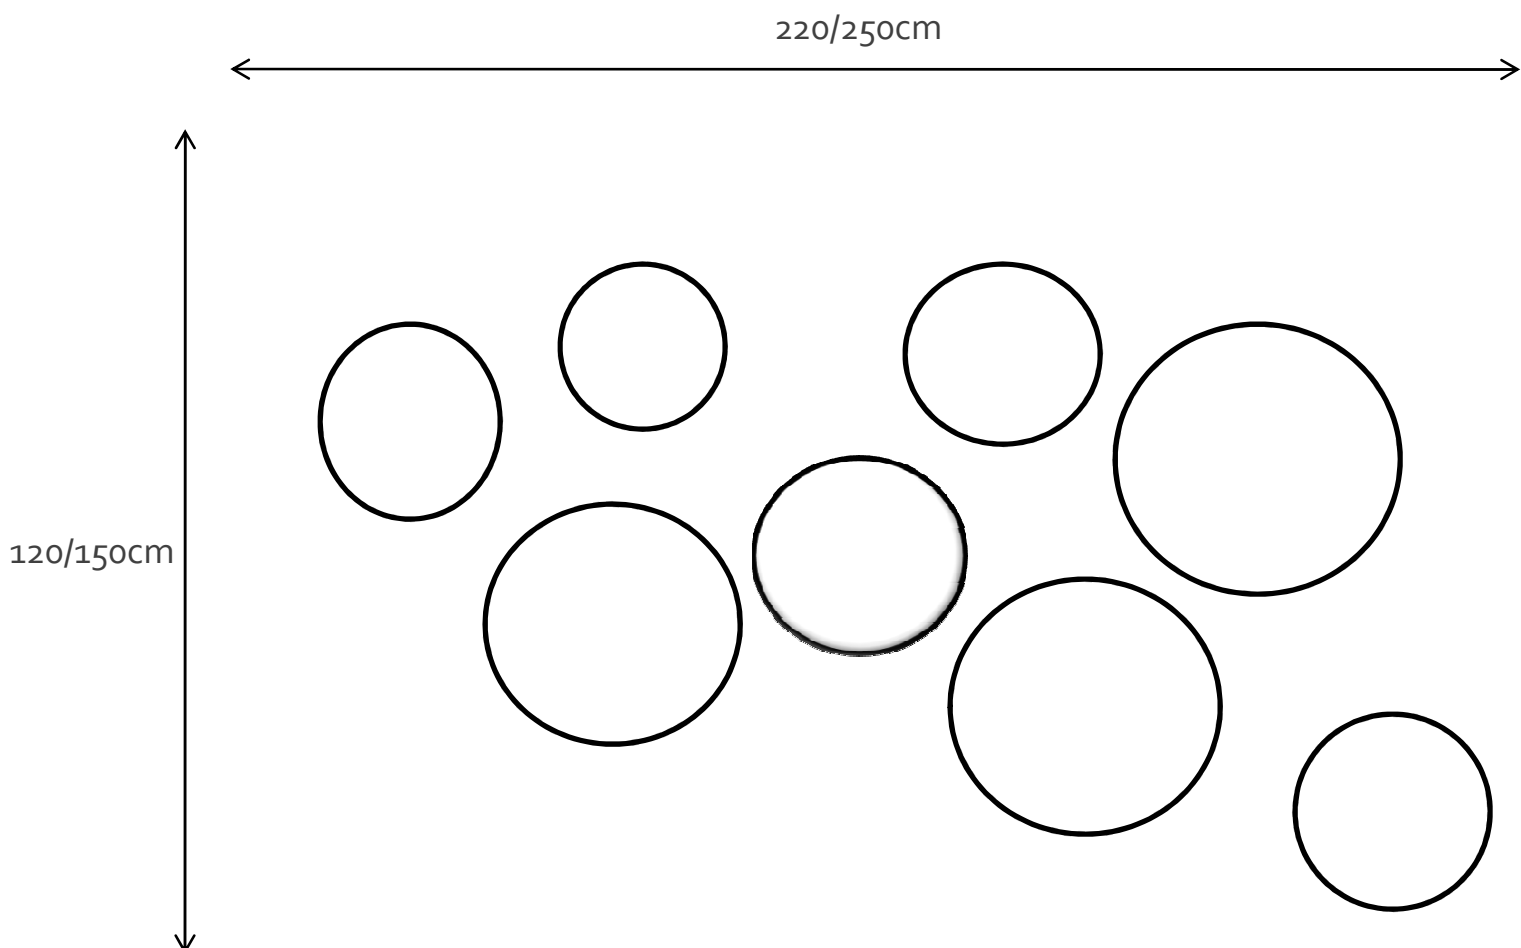

© Luc Boegly

Not sure the correct terminology but notches of circular pieces of wild wood  
Natural finish to be attached to a wall stretching across approx 220/250cm all variations  
Of sizes...the rougher more natural the better